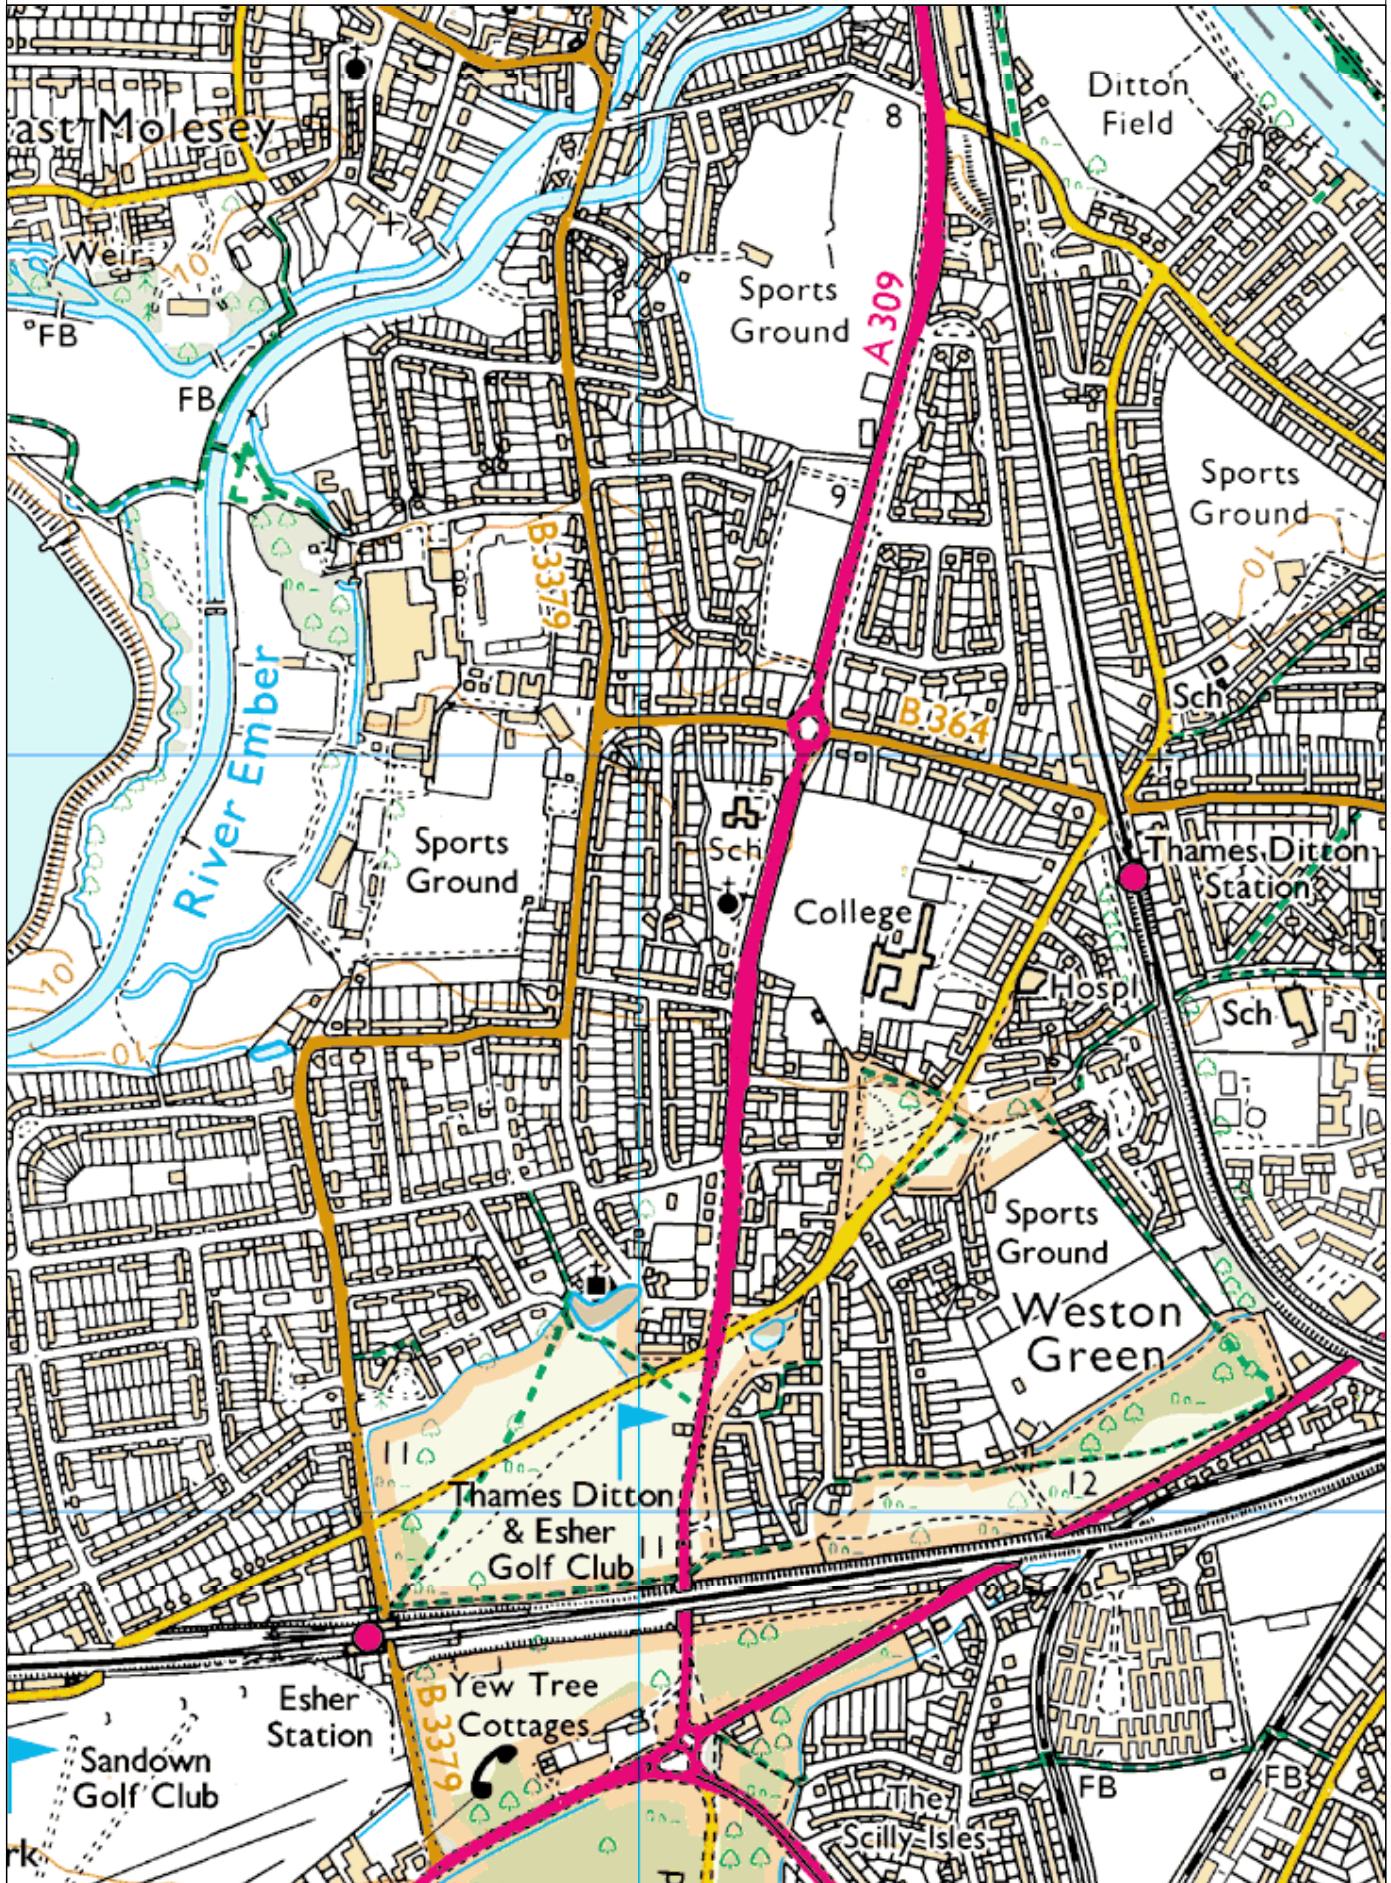

A309 HAMPTON COURT WAY - CYCLE ROUTE

Scale 1:10000

© Crown Copyright Licence No. 10019613, Surrey County Council, 2006. Except A-Z mapping © Copyright of the Publishers Geographers' A-Z Map Company Ltd.